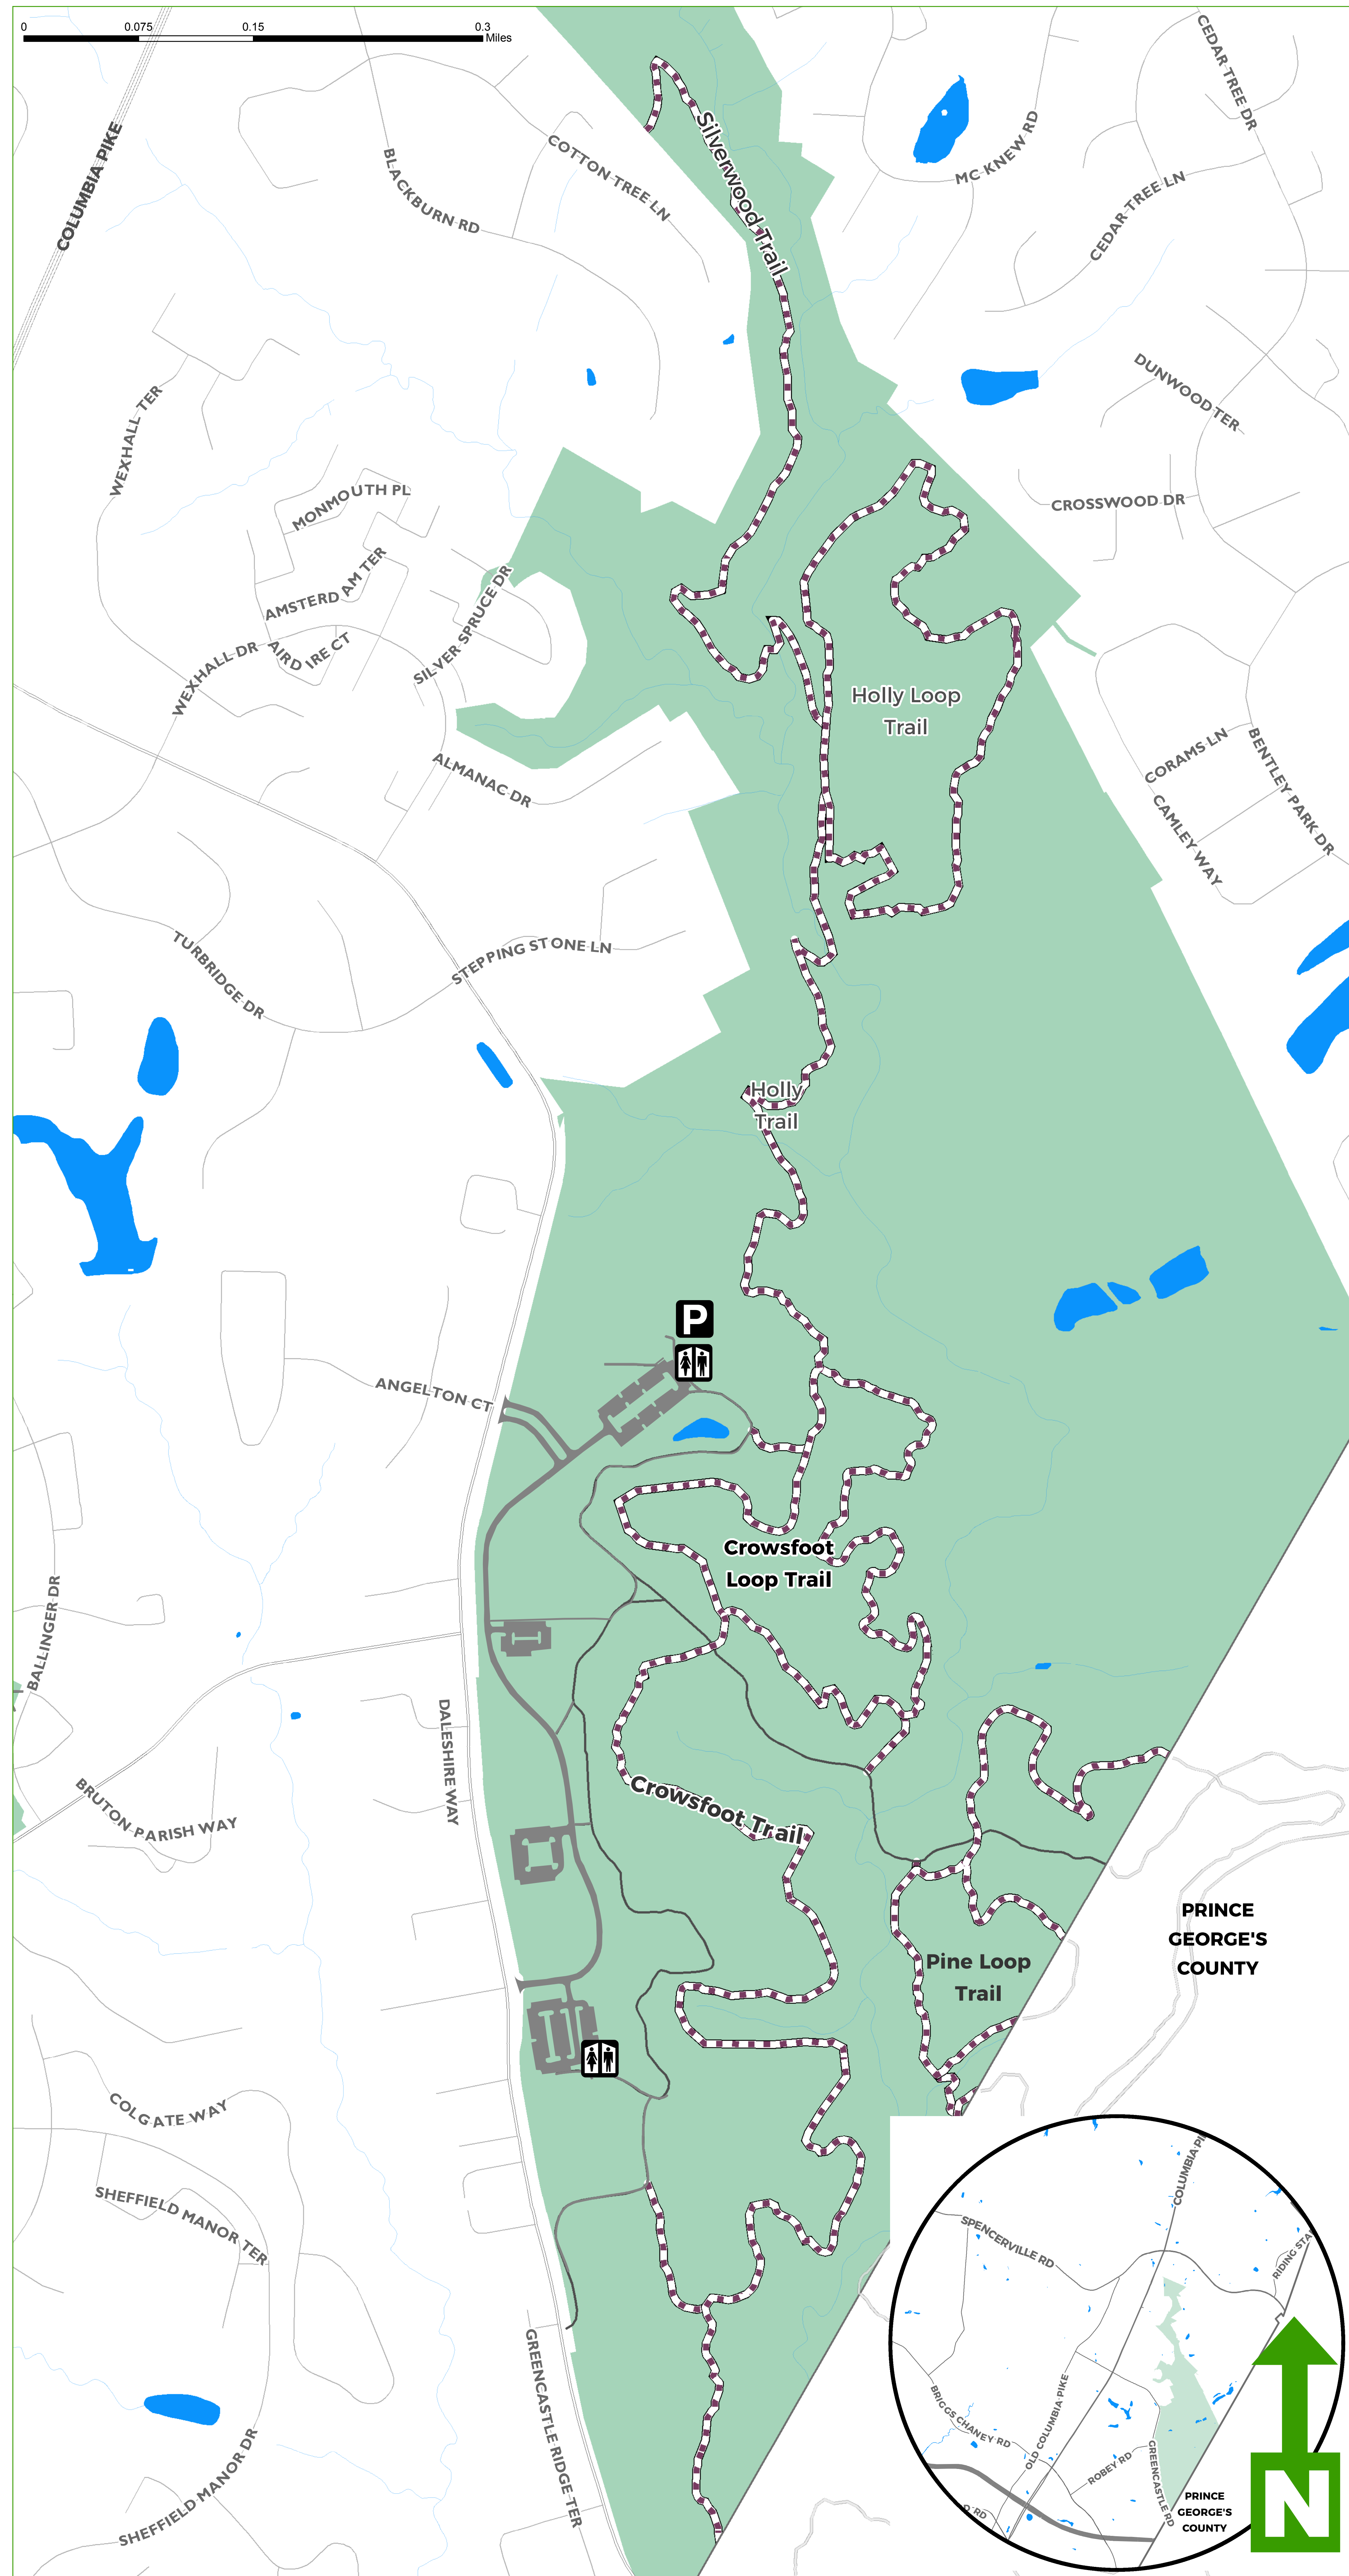

# FAIRLAND RECREATIONAL PARK TRAILS

## PLEASE

- Stay on marked trails and do not blaze new trails. Trails not shown on the map are not sanctioned or maintained.
- Avoid using trails during extremely wet or soggy conditions.
- Use restrictions do apply. Observe and obey access signs.
- Be courteous to other users. Yield right of way as follows: Mountain bikers to all users; hikers to equestrians.

## PARK RULES

- Park closes at dusk unless otherwise notified.
- Pets must be kept on a leash at all times.
- Alcoholic beverages are not permitted in the park.
- Smoking is prohibited.
- Visitors to the park must follow all M-NCPPC Rules and Regulations, as well as any rules specific to a park facility or activity.
- For all the park rules, visit: <https://www.montgomeryparks.org/about/rules-and-regulations/>