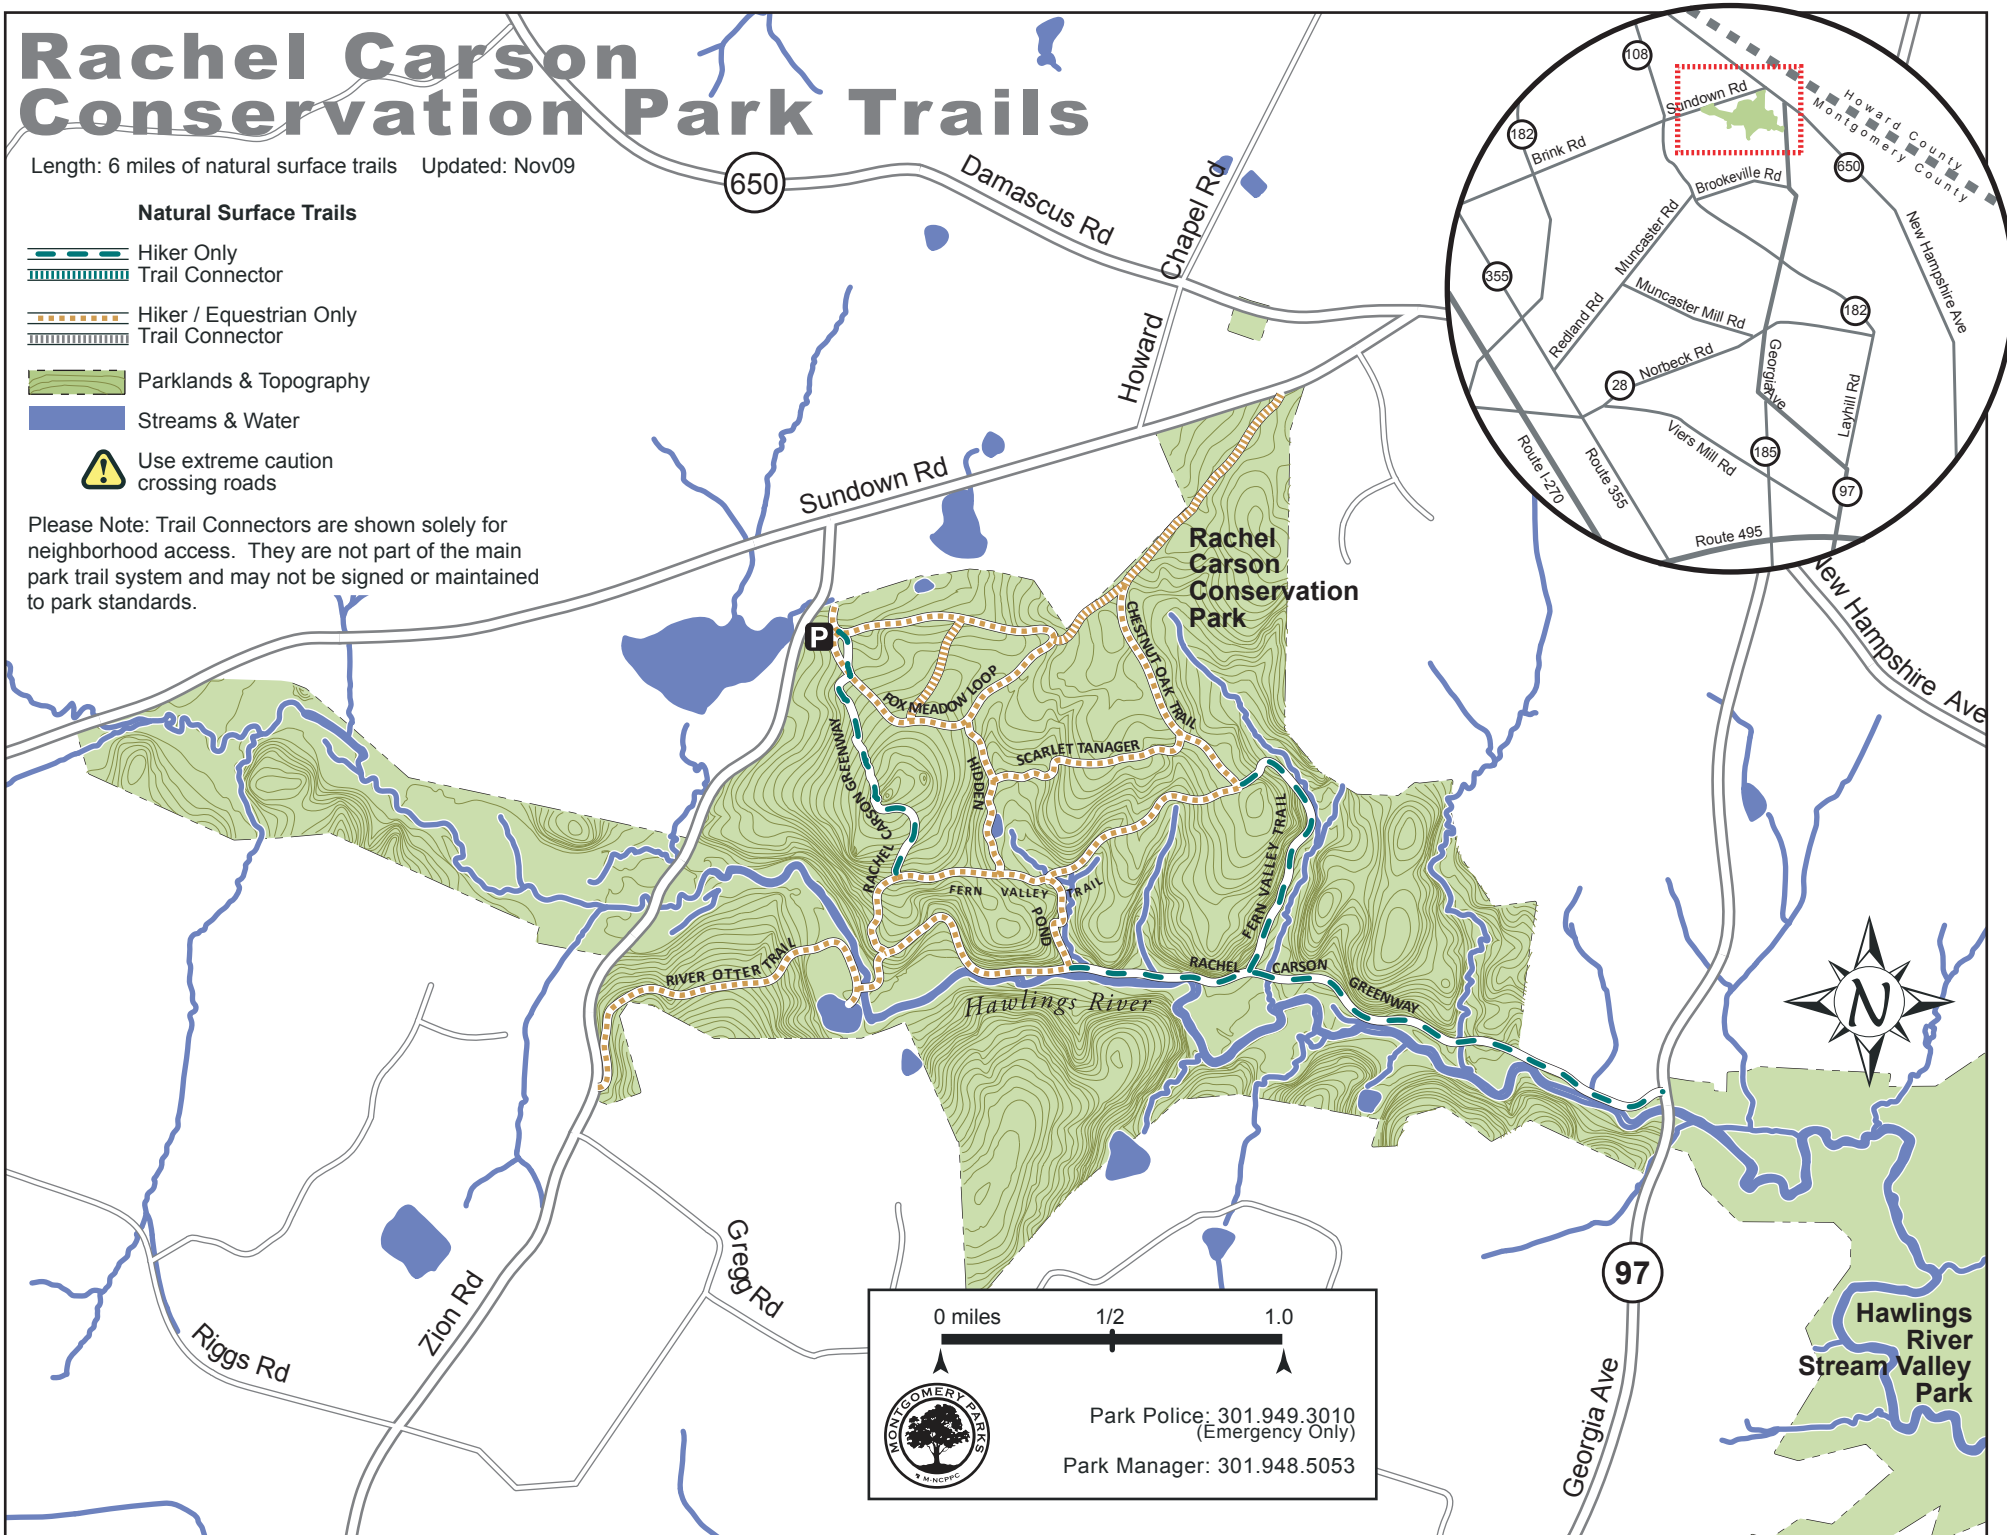

Rachel Carson Conservation Park Trails

Length: 6 miles of natural surface trails Updated: Nov09

Natural Surface Trails

-  Hiker Only
-  Trail Connector
-  Hiker / Equestrian Only
-  Trail Connector

 Parklands & Topography

 Streams & Water

 Use extreme caution crossing roads

Please Note: Trail Connectors are shown solely for neighborhood access. They are not part of the main park trail system and may not be signed or maintained to park standards.

0 miles 1/2 1.0

Park Police: 301.949.3010
(Emergency Only)

Park Manager: 301.948.5053

Hawlings River Stream Valley Park