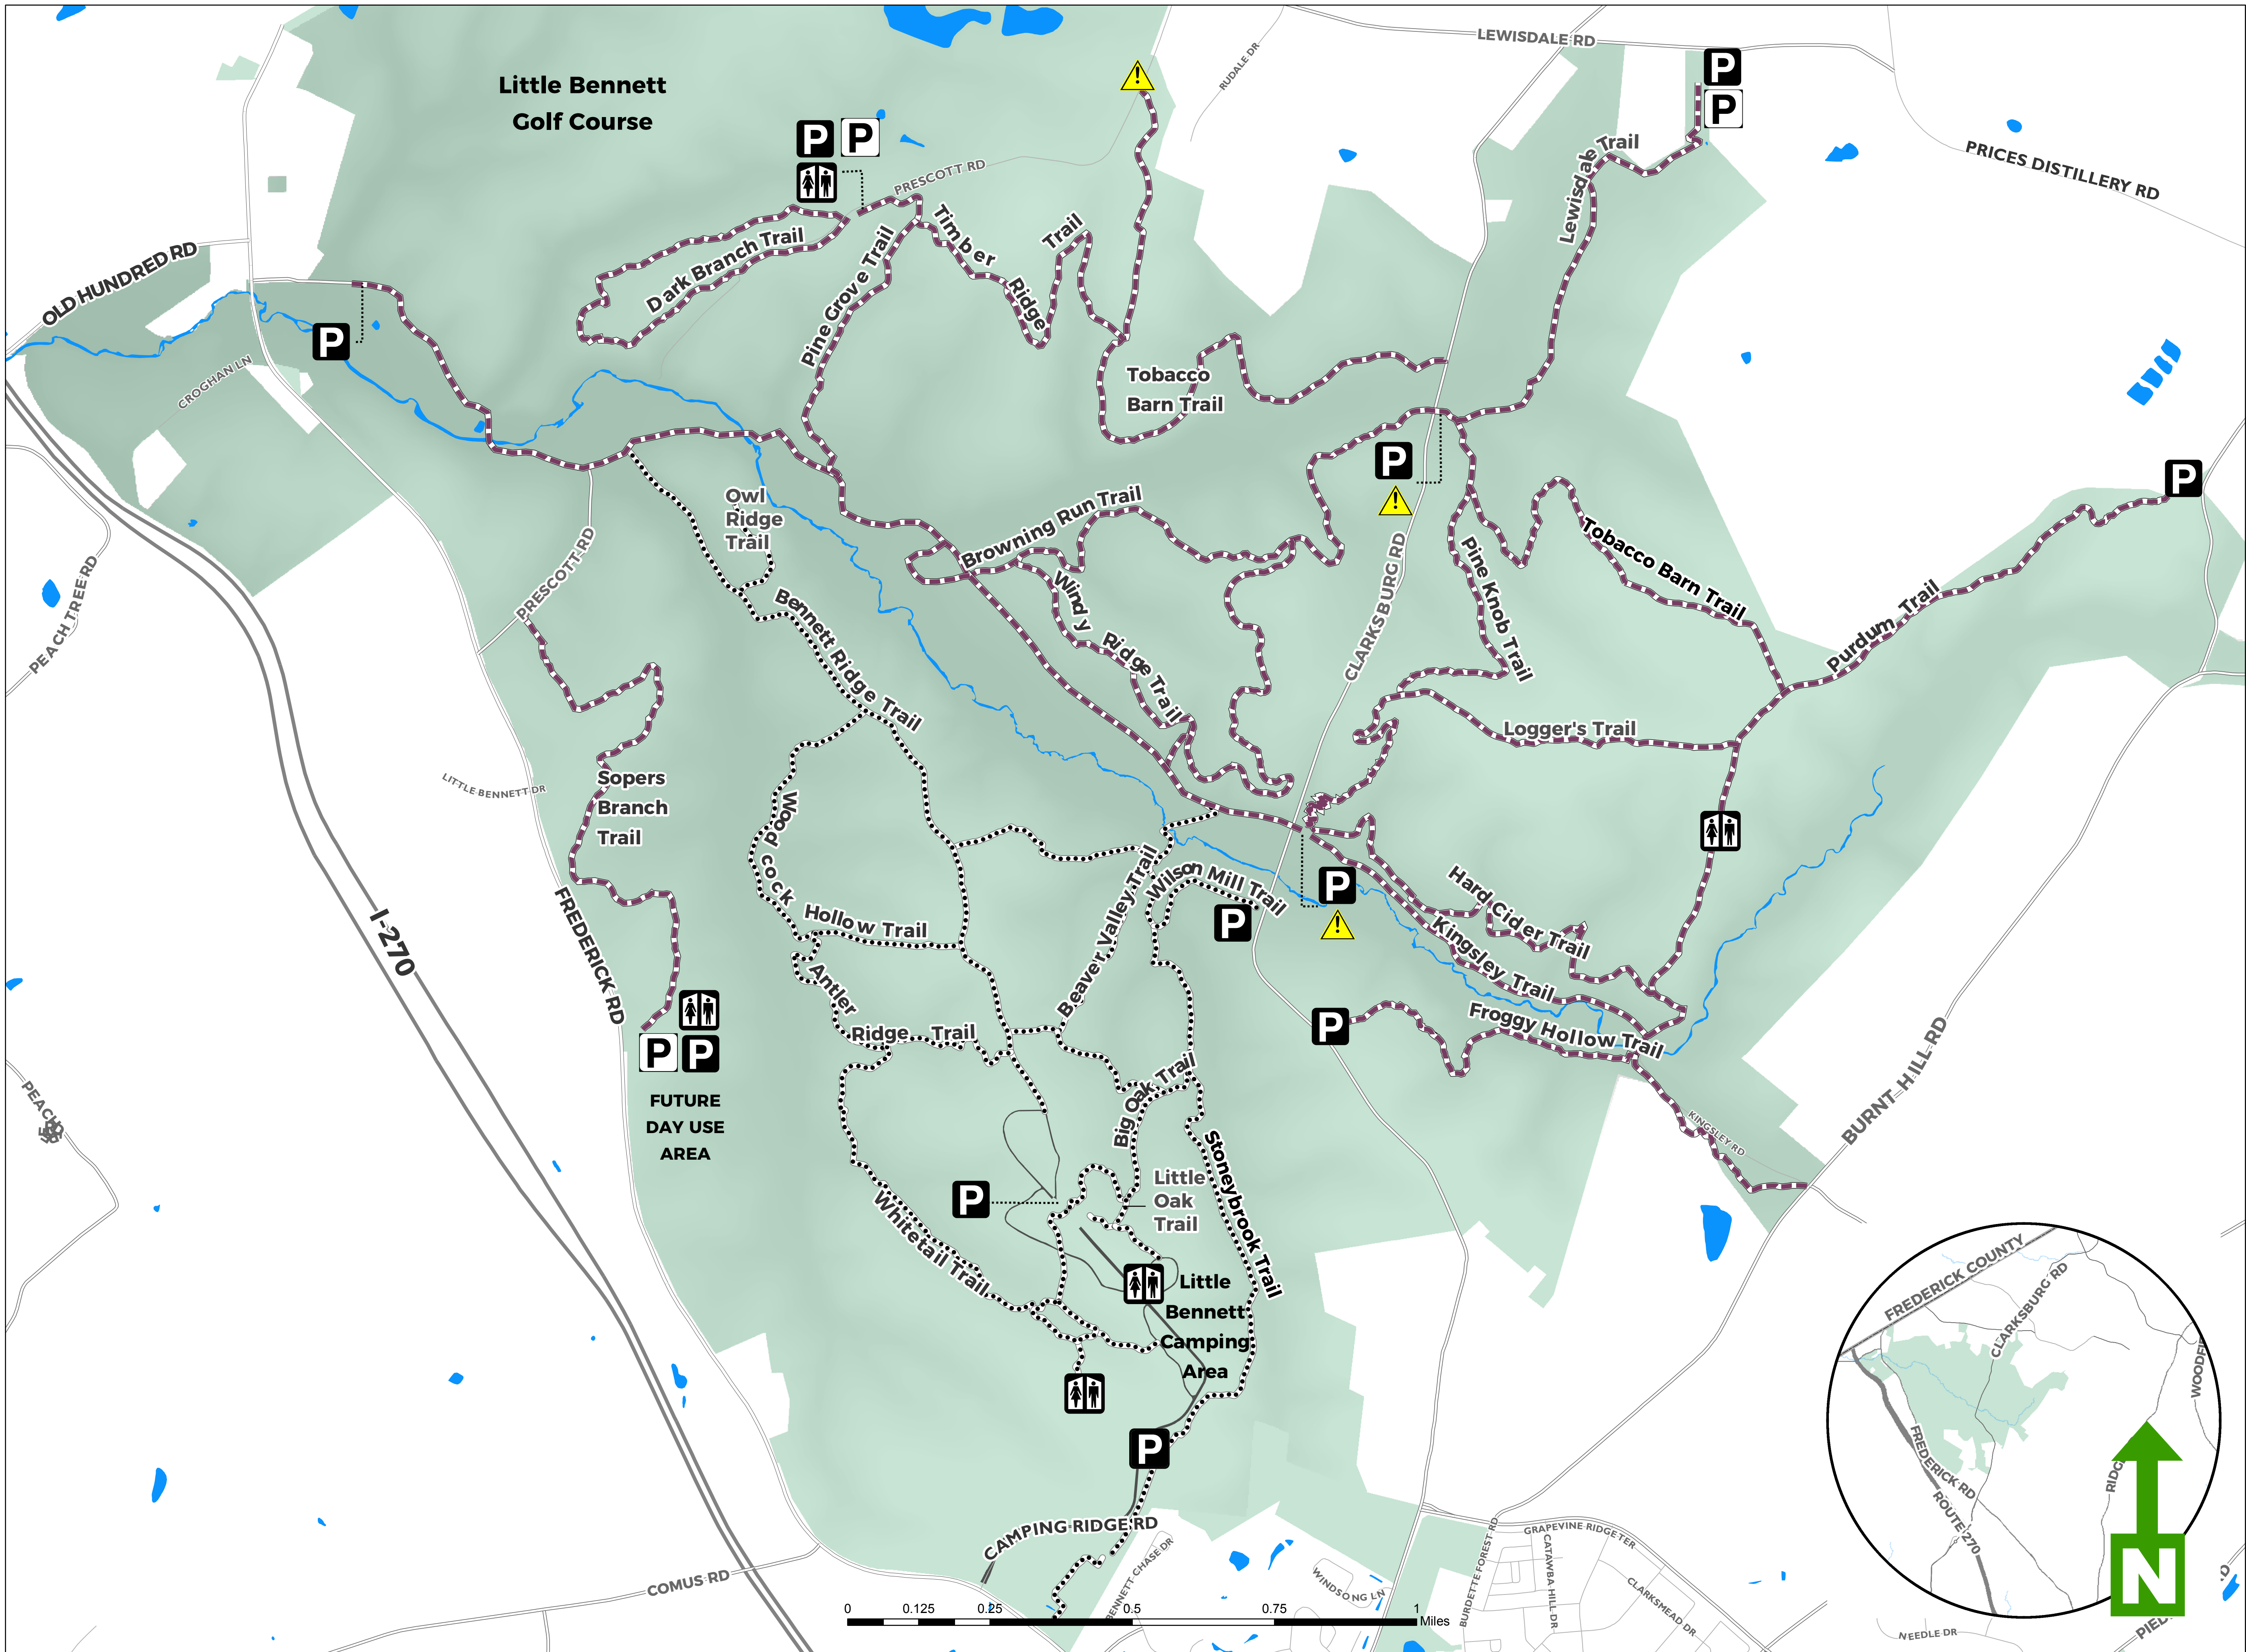

LITTLE BENNETT REGIONAL PARK

TRAILS

NATURAL SURFACE TRAILS

----- SHARED BY ALL

..... HIKING ONLY

WATER AREAS

MONTGOMERY PARKS

- Stay on marked trails. Do not blaze new trails. Trails not shown on the map are not sanctioned or maintained.
- Avoid using trails during extremely wet or soggy conditions.
- Use restrictions do apply. Observe and obey access signs.
- Be courteous to other users. Yield right of way as follows: bikers to all users; hikers to equestrians.

PARK RULES

- Park closes at dusk unless otherwise notified.
- Pets must be kept on a leash at all times.
- Alcoholic beverages are not permitted in the park.
- Visitors to the park must follow all M-NCPPC Rules and Regulations, as well as any rules specific to a park facility or activity.
- For all the park rules, visit: <https://www.montgomeryparks.org/about/rules-and-regulations/>