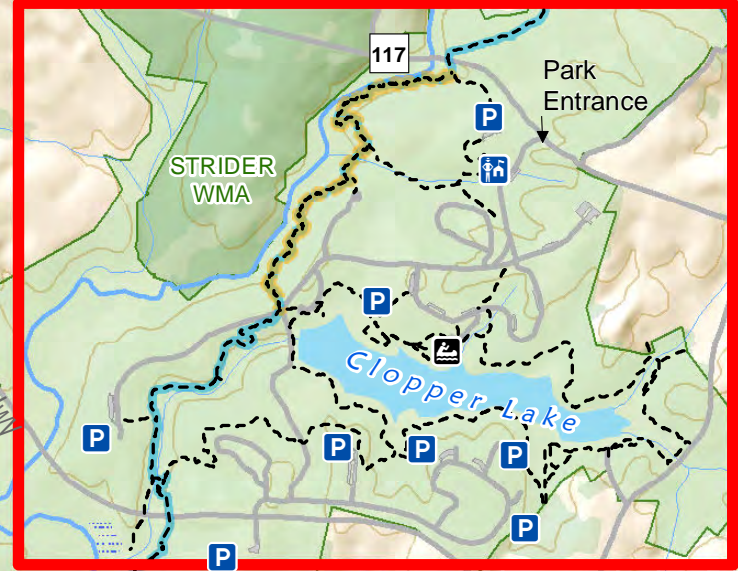

SCHAEFFER FARM AREA

SENECA CREEK

Seneca Creek State Park

Park Address:
11950 Clopper Road
Gaithersburg, MD 20878
Contact: 301-924-2127 **Emergencies:** 410-260-8888

- Parking
- Boat Launch
- Restroom
- Soft Launch
- Office
- No Biking
- Pavillion
- Playground
- Scenic

- ADA Accessible Features
- Trail (color indicates blaze)
- State Park Boundary (Approx.)
- Other Protected Lands
- 100' Contour Interval

Last Updated Sep 2016
Seneca Creek State Park website:
dnr2.maryland.gov/publiclands/Pages/central/seneca.aspx

CLOPPER LAKE AREA