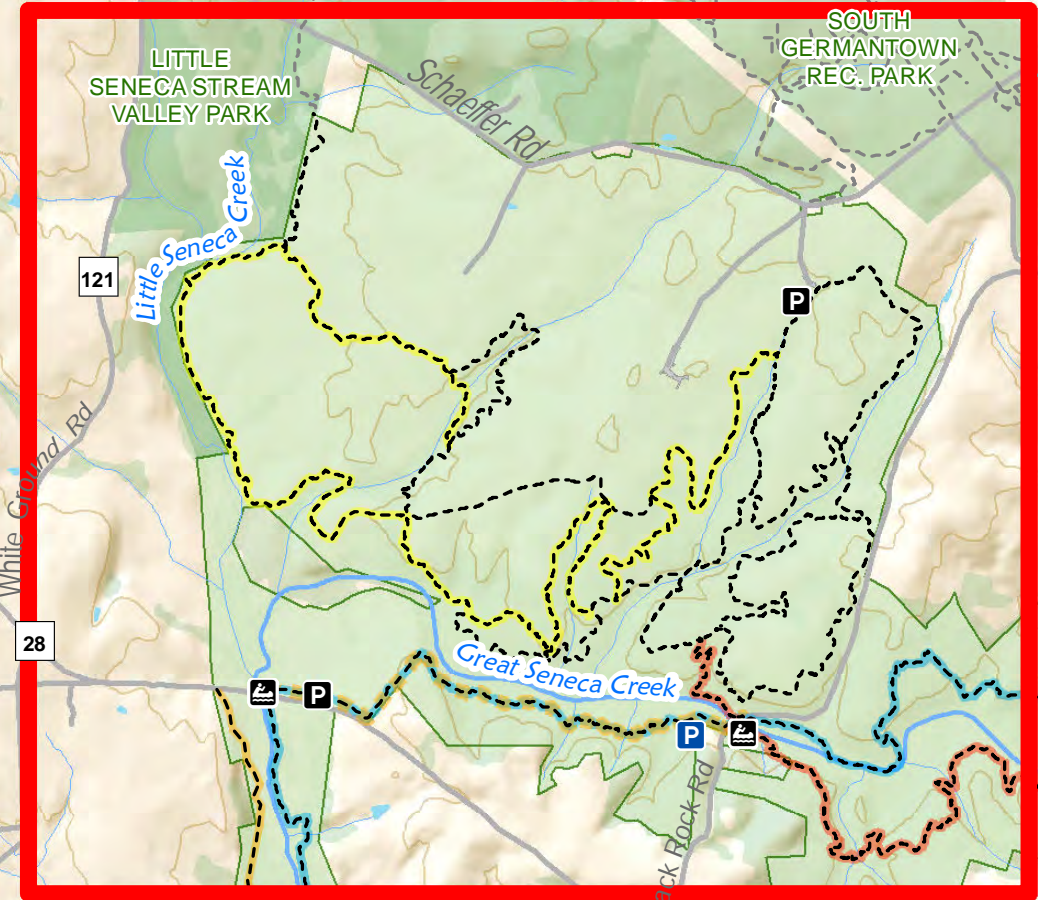

SCHAEFFER FARM AREA

SENECA CREEK

Seneca Creek State Park

Park Address:
11950 Clopper Road
Gaithersburg, MD 20878
Contact: 301-924-2127 **Emergencies:** 410-260-8888

- Parking
- Boat Launch
- Restroom
- Soft Launch
- Office
- No Biking
- Pavillion
- Playground
- Scenic

- ADA Accessible Features
- Trail (color indicates blaze)
- State Park Boundary (Approx.)
- Other Protected Lands
- 100' Contour Interval

Last Updated Sep 2016
Seneca Creek State Park website:
dnr2.maryland.gov/publiclands/Pages/central/seneca.aspx

CLOPPER LAKE AREA