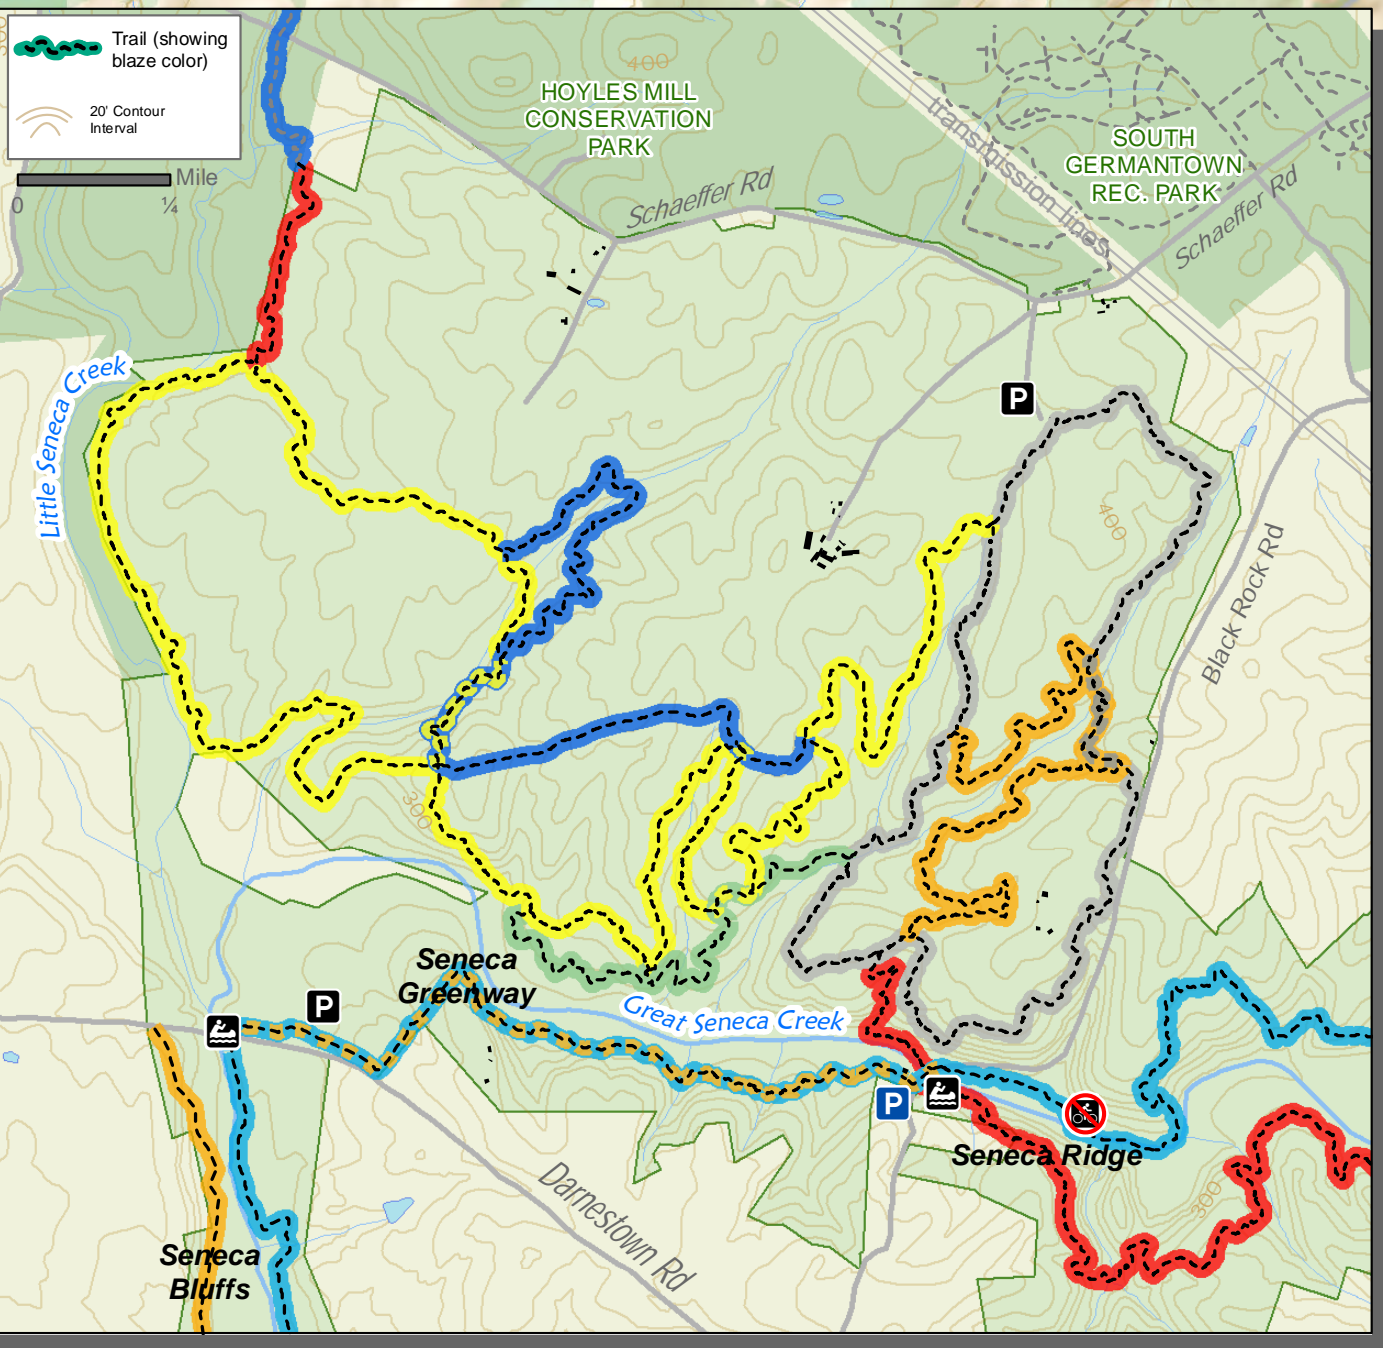

SCHAEFFER FARM AREA

SENECA CREEK

Seneca Creek State Park

Park Address:
11950 Clopper Road
Gaithersburg, MD 20878
Contact: 301-924-2127 **Emergencies:** 410-260-8888

- Parking
- Boat Launch
- Restroom
- Soft Launch
- Office
- No Biking
- Pavillion
- Playground
- Scenic

- ADA Accessible Features
- Trail (color indicates blaze)
- State Park Boundary (Approx.)
- Other Protected Lands
- 100' Contour Interval

Last Updated Sep 2016
Seneca Creek State Park website:
dnr2.maryland.gov/publiclands/Pages/central/seneca.aspx

CLOPPER LAKE AREA